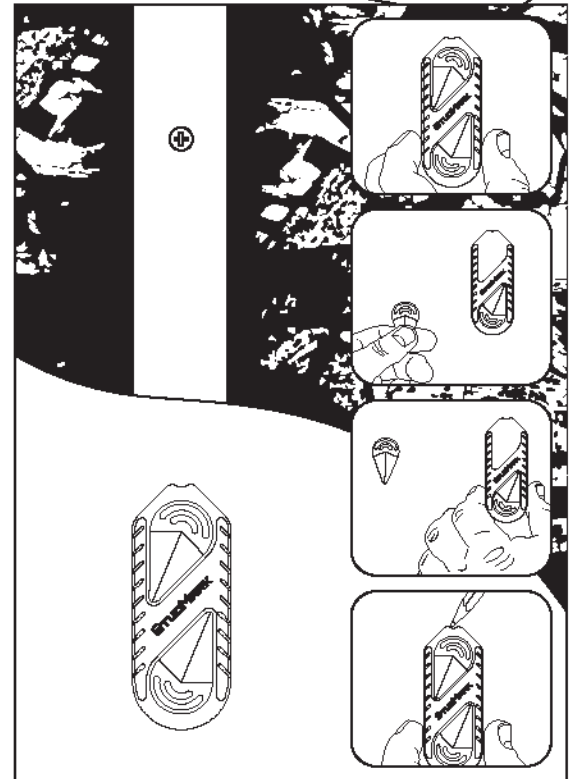

# STUDMARK™

Magnetic Stud Finder with Two Removable Markers

Model 7310

**NEW!**

**NO  
BATTERIES  
REQUIRED**

## Find Studs in a Snap with StudMark

- Two removable magnetic markers mark up to 3 studs at one time
- Two rare-earth magnets in StudMark base
- Compact size fits easily in hand, pocket or nail pouch
- 2-year Warranty
- Additional markers available
- Perfect for builders, tradesmen, remodelers and DIYs

The small and compact StudMark finds studs easily and dependably.

To use, place the StudMark on a wall and move in a "Z" pattern to find screws and nails used to hold sheetrock to either metal or wood studs. It's magnets snap the stud finder to the exact location of the covered fastener.

Two removable magnetic markers can be used to mark up to three studs at one time. Plus, a divot in the tip allows for accurate pencil marks.

StudMark has no moving parts, never requires calibration or batteries.