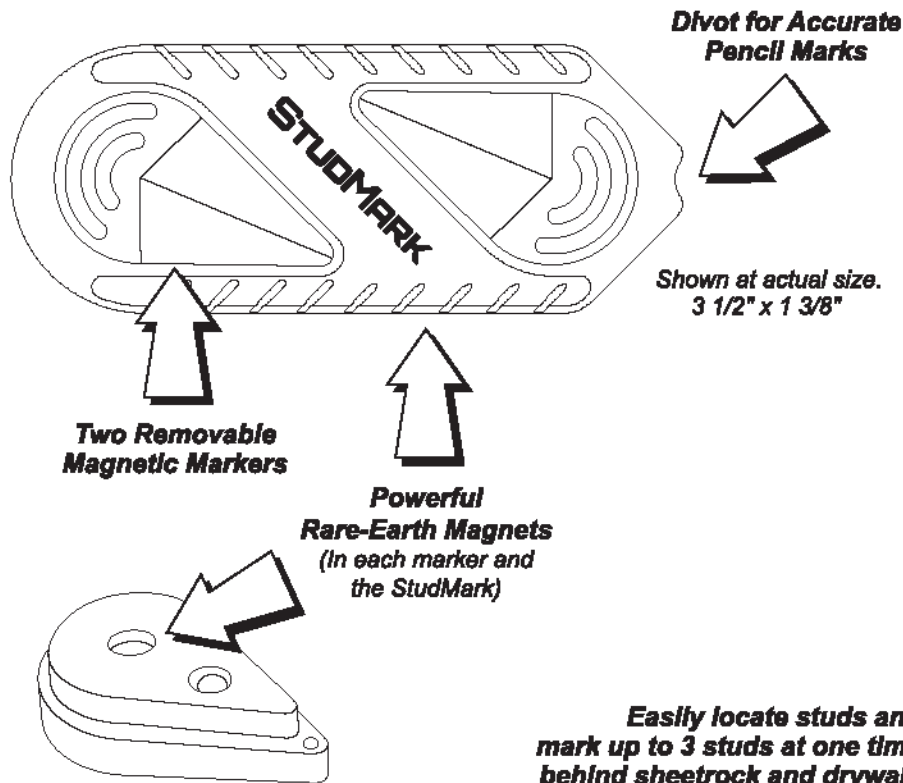

# STUDMARK™

Magnetic Stud Finder with Two Removable Markers

Model 7310

**NEW!**

**NO  
BATTERIES  
REQUIRED**

## Find Studs in a Snap with StudMark

- Two removable magnetic markers mark up to 3 studs at one time
- Two rare-earth magnets in StudMark base
- Compact size fits easily in hand, pocket or nail pouch
- 2-year Warranty
- Additional markers available
- Perfect for builders, tradesmen, remodelers and DIYs

The small and compact StudMark finds studs easily and dependably.

To use, place the StudMark on a wall and move in a "Z" pattern to find screws and nails used to hold sheetrock to either metal or wood studs. It's magnets snap the stud finder to the exact location of the covered fastener.

Two removable magnetic markers can be used to mark up to three studs at one time. Plus, a divot in the tip allows for accurate pencil marks.

StudMark has no moving parts, never requires calibration or batteries.